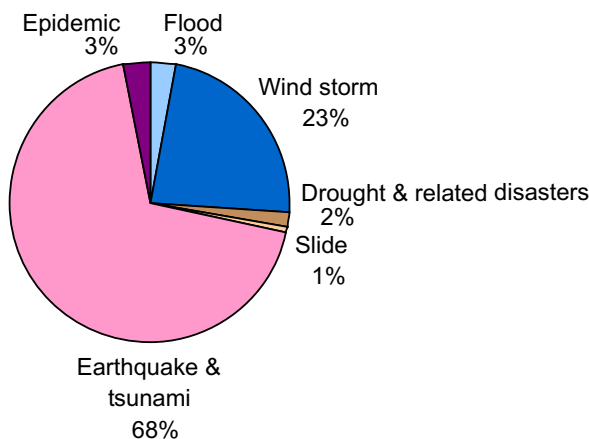

	Flood	Wind storm	Drought*	Slide	Earthquake & tsunami	Volcanic eruption	Epidemic	Total
OECD	2150	5430	47516	426	5910	44	442	61918
CEE+CIS	2635	512	3109	1176	2412	0	568	10412
Developing countries	97061	65258	12599	9369	397303	900	47616	630106
Least developed countries	20127	149517	3320	1739	9247	201	70588	254739
Countries not classified	99	767	57	23	2277	0	104	3327
Total	122072	221484	66601	12733	417149	1145	119318	960502

*: Drought related disasters category includes extreme temperatures

OECD

CEE+CIS

Developing countries

Least developed countries

Countries not classified

Cumulative number of people reported affected by type of disasters and level of development: 1991-2005

	Flood	Wind storm	Drought*	Slide	Earthquake & tsunami	Volcanic eruption	Epidemic	Insect infestation	Total
OECD	3 680 209	14 565 498	18 004 502	12 482	921 522	78 420	461 219	0	37 723 852
CEE+CIS	8 823 124	4 051 295	11 416 841	71 801	1 285 530	0	199 632	0	25 848 223
Developing countries	1 858 951 169	382 712 627	736 645 786	2 630 620	43 198 839	2 127 117	9 387 233	2 200	3 035 655 591
Least developed countries	142 590 313	34 724 961	183 930 893	291 063	739 085	410 406	5 987 090	0	368 673 811
Countries not classified	398 961	891 082	607 940	511	111 527	0	251 463	0	2 261 484
Total	2 014 443 776	436 945 463	950 605 962	3 006 477	46 256 503	2 615 943	16 286 637	2 200	3 470 162 961