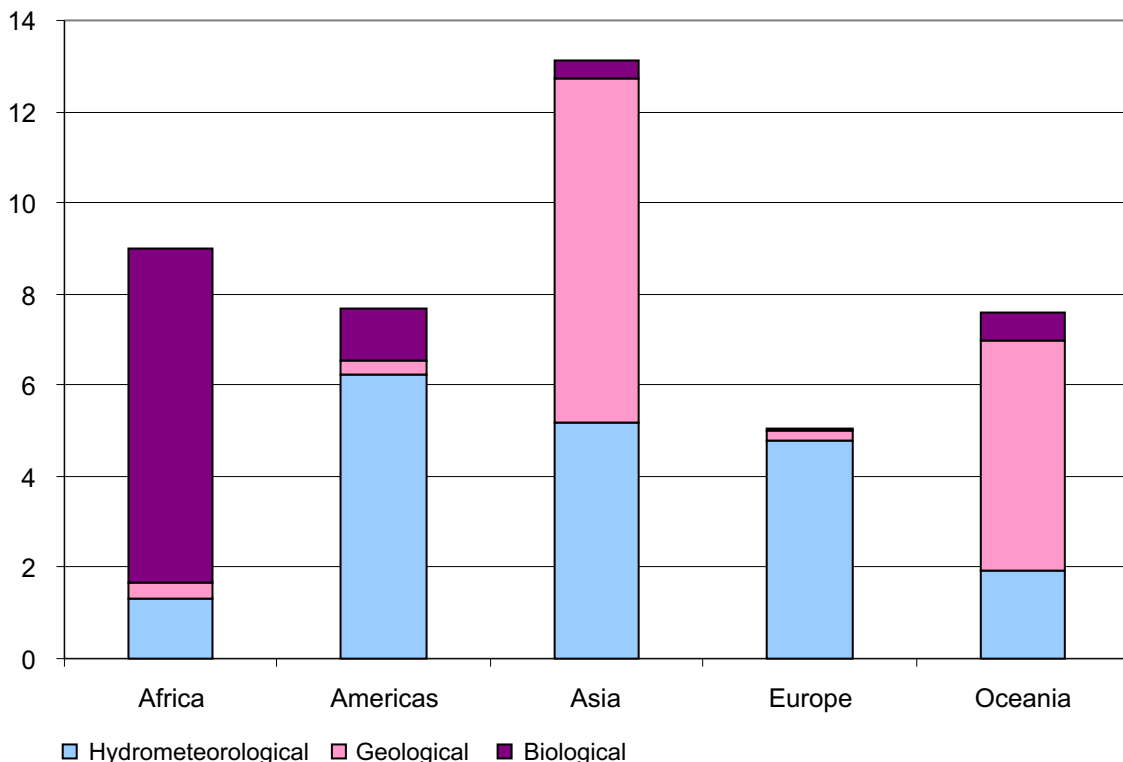

Number of people reported killed by natural disasters
1991-2005

Average number of people reported killed,
per million inhabitants by continent and disaster origin:
1991-2005

	Hydrometeorological	Geological	Biological
Africa	1.30	0.37	7.31
Americas	6.23	0.31	1.13
Asia	5.19	7.54	0.39
Europe	4.77	0.23	0.03
Oceania	1.92	5.06	0.62

**Number of people reported affected by natural disasters
1991-2005**

**Average number of people reported affected,
per million inhabitants by continent and disaster origin:
1991-2005**

	Hydrometeorological	Geological	Biological
Africa	22 803	81	951
Americas	5 186	374	149
Asia	56 486	793	63
Europe	2 404	46	17
Oceania	39 817	585	16

Disaster statistics **IMPACT: economic damages**

Total amount of reported economic damages: all natural disasters in current US\$ billion: 1991-2005

Total amount of reported economic damages by continent and disaster origin (2005 US\$ billion): 1991-2005