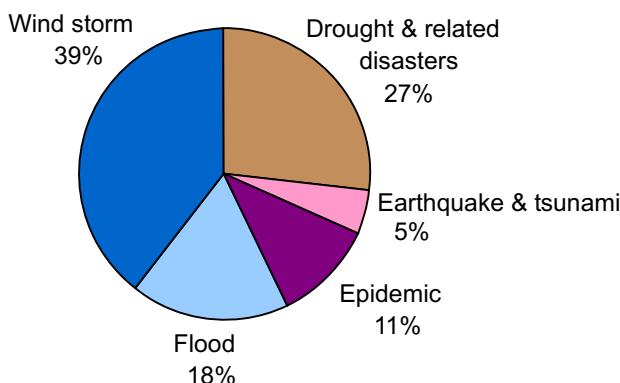

	Flood	Wind storm	Drought*	Slide	Earthquake & tsunami	Volcanic eruption	Epidemic	Insect infestation	Total
OECD	3 680 209	14 565 498	18 004 502	12 482	921 522	78 420	461 219	0	37 723 852
CEE+CIS	8 823 124	4 051 295	11 416 841	71 801	1 285 530	0	199 632	0	25 848 223
Developing countries	1 858 951 169	382 712 627	736 645 786	2 630 620	43 198 839	2 127 117	9 387 233	2 200	3 035 655 591
Least developed countries	142 590 313	34 724 961	183 930 893	291 063	739 085	410 406	5 987 090	0	368 673 811
Countries not classified	398 961	891 082	607 940	511	111 527	0	251 463	0	2 261 484
Total	2 014 443 776	436 945 463	950 605 962	3 006 477	46 256 503	2 615 943	16 286 637	2 200	3 470 162 961

*: Drought related disasters category includes extreme temperatures

OECD

CEE-CIS

Developing countries

Least developed countries

Countries not classified

**Total amount of reported economic damages
by level of development and type of disaster (2005 US\$ billion):
1991-2005**