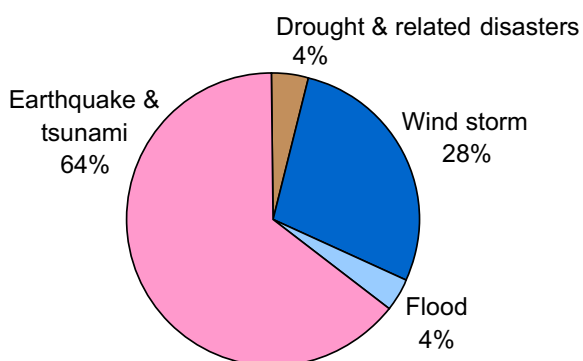

*: Drought related disasters category includes extreme temperatures

OECD

CEE+CIS

Developing countries

Least developed countries

Countries not classified

International Strategy for
Disaster Reduction (UN/ISDR)
Tel: +41 22 9172529/762/759
isd@un.org
www.unisdr.org