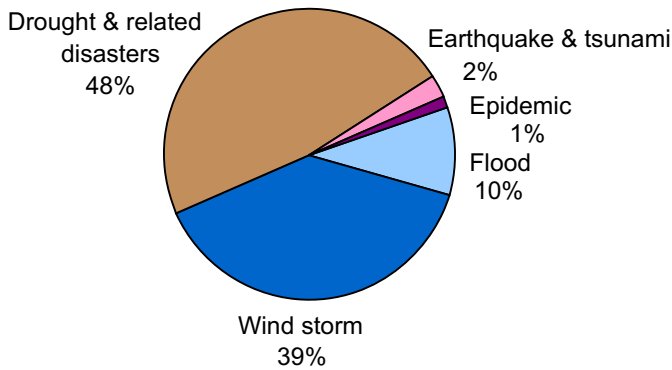

Cumulative number of people reported affected by type of disasters and level of development: 1991-2005

	Flood	Wind storm	Drought*	Slide	Earthquake & tsunami	Volcanic eruption	Epidemic	Insect infestation	Total
OECD	3 680 209	14 565 498	18 004 502	12 482	921 522	78 420	461 219	0	37 723 852
CEE+CIS	8 823 124	4 051 295	11 416 841	71 801	1 285 530	0	199 632	0	25 848 223
Developing countries	1 858 951 169	382 712 627	736 645 786	2 630 620	43 198 839	2 127 117	9 387 233	2 200	3 035 655 591
Least developed countries	142 590 313	34 724 961	183 930 893	291 063	739 085	410 406	5 987 090	0	368 673 811
Countries not classified	398 961	891 082	607 940	511	111 527	0	251 463	0	2 261 484
Total	2 014 443 776	436 945 463	950 605 962	3 006 477	46 256 503	2 615 943	16 286 637	2 200	3 470 162 961

*: Drought related disasters category includes extreme temperatures

OECD