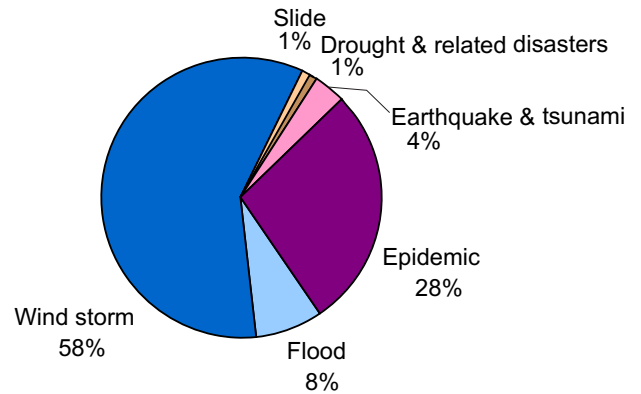

	Flood	Wind storm	Drought*	Slide	Earthquake & tsunami	Volcanic eruption	Epidemic	Total
OECD	2150	5430	47516	426	5910	44	442	61918
CEE+CIS	2635	512	3109	1176	2412	0	568	10412
Developing countries	97061	65258	12599	9369	397303	900	47616	630106
Least developed countries	20127	149517	3320	1739	9247	201	70588	254739
Countries not classified	99	767	57	23	2277	0	104	3327
Total	122072	221484	66601	12733	417149	1145	119318	960502

*: Drought related disasters category includes extreme temperatures

OECD

CEE+CIS

Developing countries

Least developed countries

Countries not classified

Cumulative number of people reported affected by type of disasters and level of development: 1991-2005

	Flood	Wind storm	Drought*	Slide	Earthquake & tsunami	Volcanic eruption	Epidemic	Insect infestation	Total
OECD	3 680 209	14 565 498	18 004 502	12 482	921 522	78 420	461 219	0	37 723 852
CEE+CIS	8 823 124	4 051 295	11 416 841	71 801	1 285 530	0	199 632	0	25 848 223
Developing countries	1 858 951 169	382 712 627	736 645 786	2 630 620	43 198 839	2 127 117	9 387 233	2 200	3 035 655 591
Least developed countries	142 590 313	34 724 961	183 930 893	291 063	739 085	410 406	5 987 090	0	368 673 811
Countries not classified	398 961	891 082	607 940	511	111 527	0	251 463	0	2 261 484
Total	2 014 443 776	436 945 463	950 605 962	3 006 477	46 256 503	2 615 943	16 286 637	2 200	3 470 162 961