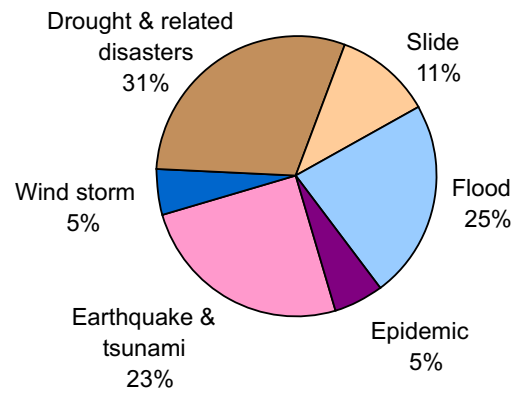

Number of people reported killed by type of disaster and level of development: 1991-2005

	Flood	Wind storm	Drought*	Slide	Earthquake & tsunami	Volcanic eruption	Epidemic	Total
OECD	2150	5430	47516	426	5910	44	442	61918
CEE+CIS	2635	512	3109	1176	2412	0	568	10412
Developing countries	97061	65258	12599	9369	397303	900	47616	630106
Least developed countries	20127	149517	3320	1739	9247	201	70588	254739
Countries not classified	99	767	57	23	2277	0	104	3327
Total	122072	221484	66601	12733	417149	1145	119318	960502

*: Drought related disasters category includes extreme temperatures

CEE+CIS