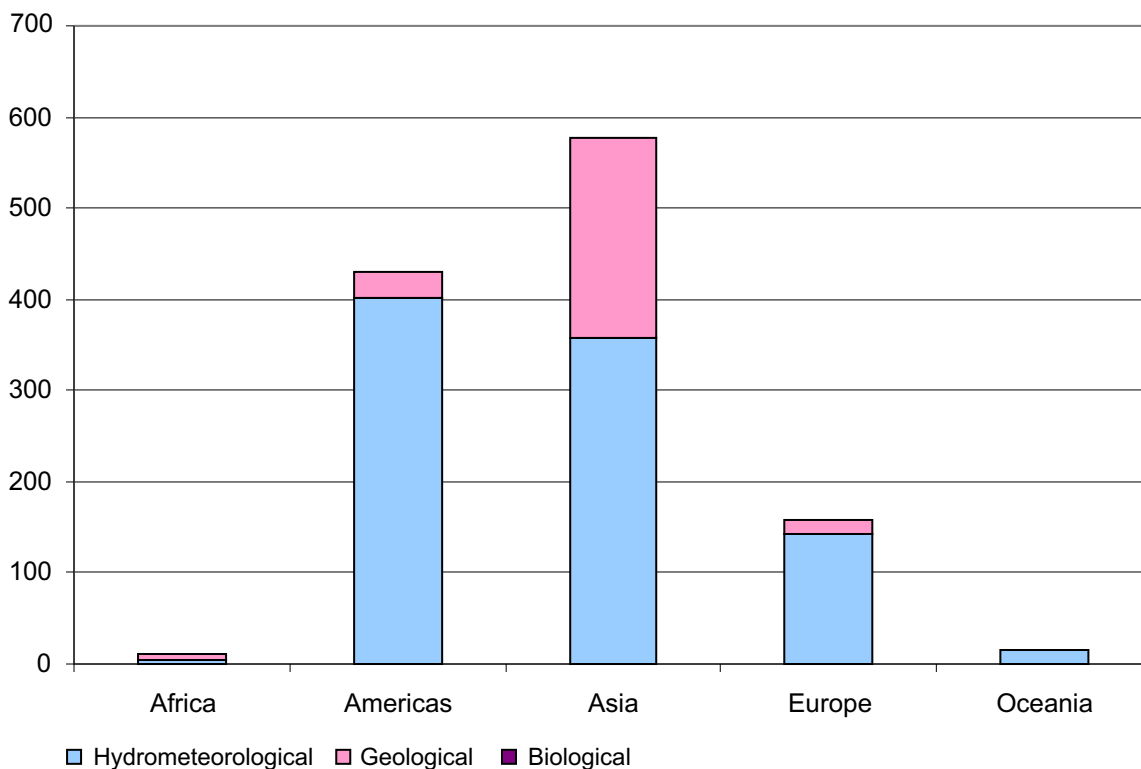

Number of people reported killed by natural disasters
1991-2005

Average number of people reported killed,
per million inhabitants by continent and disaster origin:
1991-2005

	Hydrometeorological	Geological	Biological
Africa	1.30	0.37	7.31
Americas	6.23	0.31	1.13
Asia	5.19	7.54	0.39
Europe	4.77	0.23	0.03
Oceania	1.92	5.06	0.62

**Number of people reported affected by natural disasters
1991-2005**

**Average number of people reported affected,
per million inhabitants by continent and disaster origin:
1991-2005**

	Hydrometeorological	Geological	Biological
Africa	22 803	81	951
Americas	5 186	374	149
Asia	56 486	793	63
Europe	2 404	46	17
Oceania	39 817	585	16

Disaster statistics **IMPACT: economic damages**

Total amount of reported economic damages: all natural disasters in current US\$ billion: 1991-2005

Total amount of reported economic damages by continent and disaster origin (2005 US\$ billion): 1991-2005

	Hydrometeorological	Geological	Biological
Africa	3.93	6.14	0.01
Americas	400.82	29.98	0.13
Asia	357.70	219.74	0.00
Europe	142.83	16.17	0.00
Oceania	14.51	0.87	0.14

Number of people reported killed by type of disaster and level of development: 1991-2005