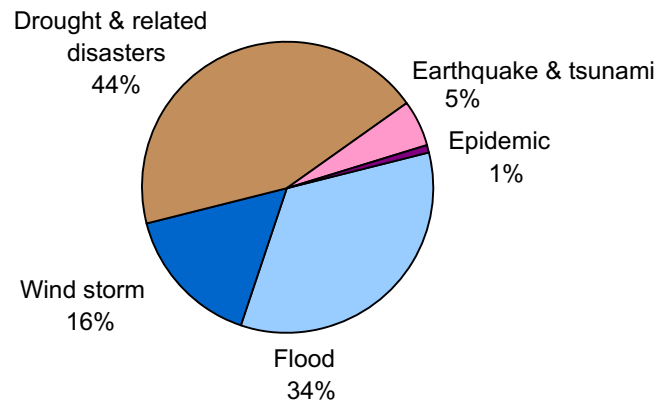

Cumulative number of people reported affected by type of disasters and level of development: 1991-2005

	Flood	Wind storm	Drought*	Slide	Earthquake & tsunami	Volcanic eruption	Epidemic	Insect infestation	Total
OECD	3 680 209	14 565 498	18 004 502	12 482	921 522	78 420	461 219	0	37 723 852
CEE+CIS	8 823 124	4 051 295	11 416 841	71 801	1 285 530	0	199 632	0	25 848 223
Developing countries	1 858 951 169	382 712 627	736 645 786	2 630 620	43 198 839	2 127 117	9 387 233	2 200	3 035 655 591
Least developed countries	142 590 313	34 724 961	183 930 893	291 063	739 085	410 406	5 987 090	0	368 673 811
Countries not classified	398 961	891 082	607 940	511	111 527	0	251 463	0	2 261 484
Total	2 014 443 776	436 945 463	950 605 962	3 006 477	46 256 503	2 615 943	16 286 637	2 200	3 470 162 961

*: Drought related disasters category includes extreme temperatures

OECD

CEE-CIS

Developing countries

Least developed countries

Countries not classified