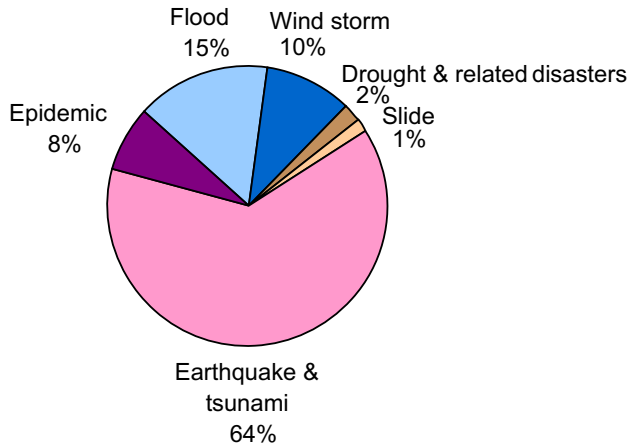

	Flood	Wind storm	Drought*	Slide	Earthquake & tsunami	Volcanic eruption	Epidemic	Total
OECD	2150	5430	47516	426	5910	44	442	61918
CEE+CIS	2635	512	3109	1176	2412	0	568	10412
Developing countries	97061	65258	12599	9369	397303	900	47616	630106
Least developed countries	20127	149517	3320	1739	9247	201	70588	254739
Countries not classified	99	767	57	23	2277	0	104	3327
Total	122072	221484	66601	12733	417149	1145	119318	960502

*: Drought related disasters category includes extreme temperatures

OECD

CEE+CIS

Developing countries

Least developed countries

Countries not classified

Cumulative number of people reported affected by type of disasters and level of development: 1991-2005

	Flood	Wind storm	Drought*	Slide	Earthquake & tsunami	Volcanic eruption	Epidemic	Insect infestation	Total
OECD	3 680 209	14 565 498	18 004 502	12 482	921 522	78 420	461 219	0	37 723 852
CEE+CIS	8 823 124	4 051 295	11 416 841	71 801	1 285 530	0	199 632	0	25 848 223
Developing countries	1 858 951 169	382 712 627	736 645 786	2 630 620	43 198 839	2 127 117	9 387 233	2 200	3 035 655 591
Least developed countries	142 590 313	34 724 961	183 930 893	291 063	739 085	410 406	5 987 090	0	368 673 811
Countries not classified	398 961	891 082	607 940	511	111 527	0	251 463	0	2 261 484
Total	2 014 443 776	436 945 463	950 605 962	3 006 477	46 256 503	2 615 943	16 286 637	2 200	3 470 162 961