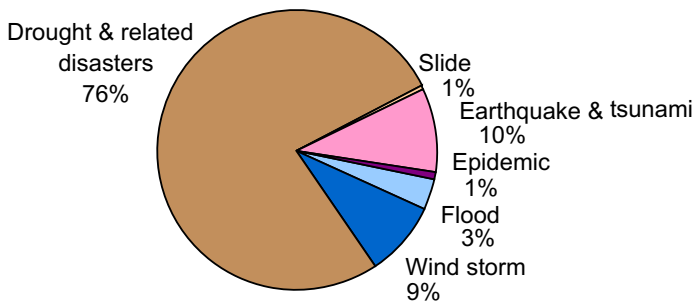

Number of people reported killed by type of disaster and level of development: 1991-2005

	Flood	Wind storm	Drought*	Slide	Earthquake & tsunami	Volcanic eruption	Epidemic	Total
OECD	2150	5430	47516	426	5910	44	442	61918
CEE+CIS	2635	512	3109	1176	2412	0	568	10412
Developing countries	97061	65258	12599	9369	397303	900	47616	630106
Least developed countries	20127	149517	3320	1739	9247	201	70588	254739
Countries not classified	99	767	57	23	2277	0	104	3327
Total	122072	221484	66601	12733	417149	1145	119318	960502

*: Drought related disasters category includes extreme temperatures

OECD