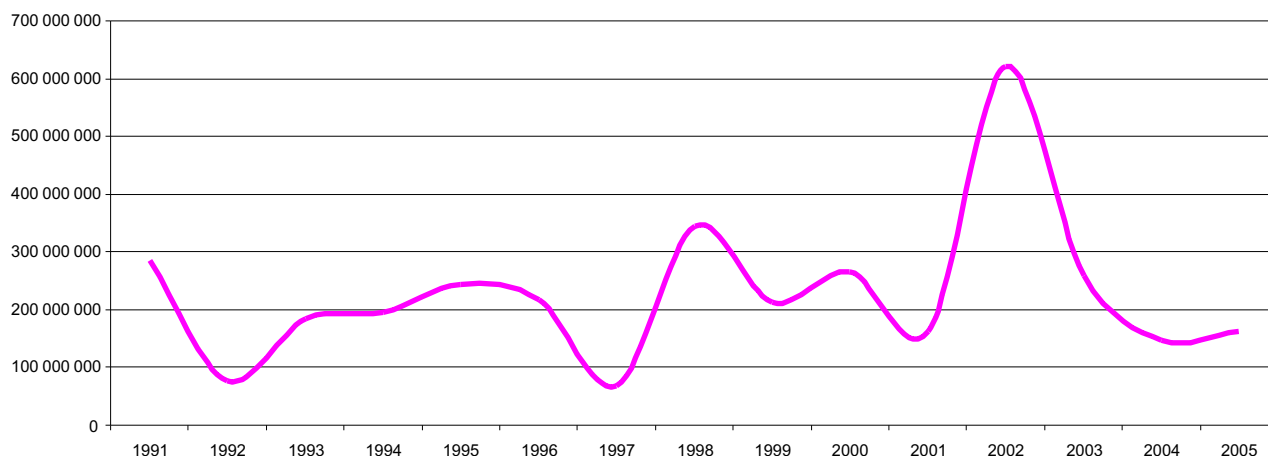

Number of people reported killed by natural disasters
1991-2005

Average number of people reported killed,
per million inhabitants by continent and disaster origin:
1991-2005

	Hydrometeorological	Geological	Biological
Africa	1.30	0.37	7.31
Americas	6.23	0.31	1.13
Asia	5.19	7.54	0.39
Europe	4.77	0.23	0.03
Oceania	1.92	5.06	0.62

**Number of people reported affected by natural disasters
1991-2005**

**Average number of people reported affected,
per million inhabitants by continent and disaster origin:
1991-2005**

	Hydrometeorological	Geological	Biological
Africa	22 803	81	951
Americas	5 186	374	149
Asia	56 486	793	63
Europe	2 404	46	17
Oceania	39 817	585	16

Disaster statistics **IMPACT: economic damages**

Total amount of reported economic damages: all natural disasters in current US\$ billion: 1991-2005

Total amount of reported economic damages by continent and disaster origin (2005 US\$ billion): 1991-2005