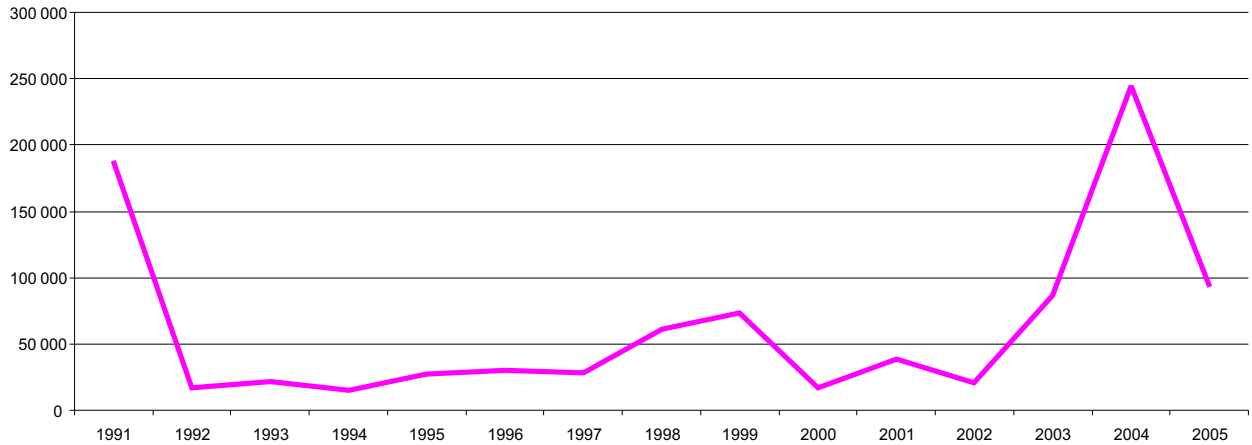

Number of people reported killed by natural disasters
1991-2005

Average number of people reported killed,
per million inhabitants by continent and disaster origin:
1991-2005

	Hydrometeorological	Geological	Biological
Africa	1.30	0.37	7.31
Americas	6.23	0.31	1.13
Asia	5.19	7.54	0.39
Europe	4.77	0.23	0.03
Oceania	1.92	5.06	0.62

**Number of people reported affected by natural disasters
1991-2005**

**Average number of people reported affected,
per million inhabitants by continent and disaster origin:
1991-2005**

	Hydrometeorological	Geological	Biological
Africa	22 803	81	951
Americas	5 186	374	149
Asia	56 486	793	63
Europe	2 404	46	17
Oceania	39 817	585	16

Disaster statistics **IMPACT: economic damages**

Total amount of reported economic damages: all natural disasters in current US\$ billion: 1991-2005

Total amount of reported economic damages by continent and disaster origin (2005 US\$ billion): 1991-2005