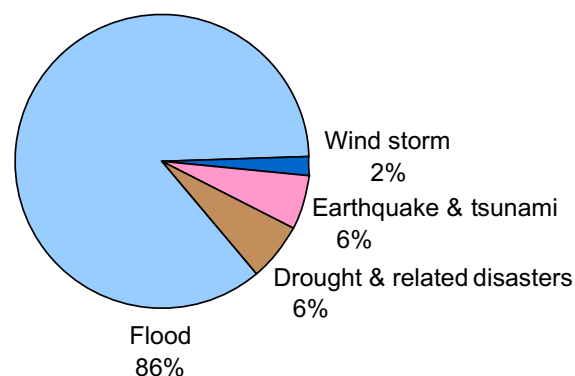

**Total amount of reported economic damages
by level of development and type of disaster (2005 US$ billion):
1991-2005**

	Flood	Wind storm	Drought*	Slide	Earthquake & tsunami	Volcanic eruption	Insect infestation	Total
OECD	103.27	358.49	53.77	0.31	198.61	0.02	0.14	714.61
CEE+CIS	42.86	1.08	3.08	0.13	3.21	0.00	0.00	50.35
Developing countries	204.22	71.78	48.82	2.62	50.70	0.88	0.14	379.15
Least developed countries	14.99	4.98	0.08	0.00	2.55	0.01	0.00	22.61
Countries not classified	1.09	7.28	0.95	0.00	16.90	0.00	0.00	26.22
Total	366.43	443.61	106.69	3.06	271.98	0.91	0.28	1192.95

*: Drought related disasters category includes extreme temperatures

OECD

CEE+CIS

Developing countries

Least developed countries

Countries not classified

International Strategy for
Disaster Reduction (UN/ISDR)
Tel: +41 22 9172529/762/759
isd@un.org
www.unisdr.org

Centre for Research on the Epidemiology
of Disasters (CREd), Department of Public Health
Université catholique de Louvain
Tel: +32-2-764-3327
cred@esp.ucl.ac.be
www.cred.be

Source of data: EM-DAT: The OFDA/CREd
International Disaster Database www.em-dat.net
Université Catholique de Louvain Brussels - Belgium