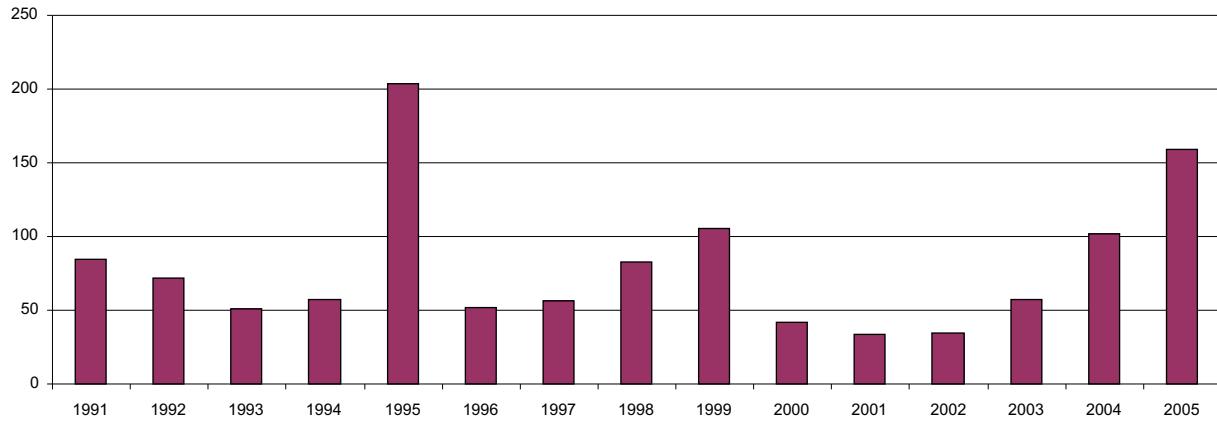

Number of people reported killed by natural disasters
1991-2005

Average number of people reported killed,
per million inhabitants by continent and disaster origin:
1991-2005

	Hydrometeorological	Geological	Biological
Africa	1.30	0.37	7.31
Americas	6.23	0.31	1.13
Asia	5.19	7.54	0.39
Europe	4.77	0.23	0.03
Oceania	1.92	5.06	0.62

**Number of people reported affected by natural disasters
1991-2005**

**Average number of people reported affected,
per million inhabitants by continent and disaster origin:
1991-2005**

	Hydrometeorological	Geological	Biological
Africa	22 803	81	951
Americas	5 186	374	149
Asia	56 486	793	63
Europe	2 404	46	17
Oceania	39 817	585	16

Disaster statistics **IMPACT: economic damages**

Total amount of reported economic damages: all natural disasters in current US\$ billion: 1991-2005

Total amount of reported economic damages by continent and disaster origin (2005 US\$ billion): 1991-2005