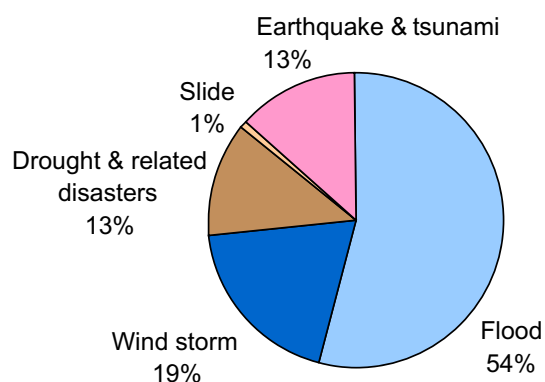

Developing countries