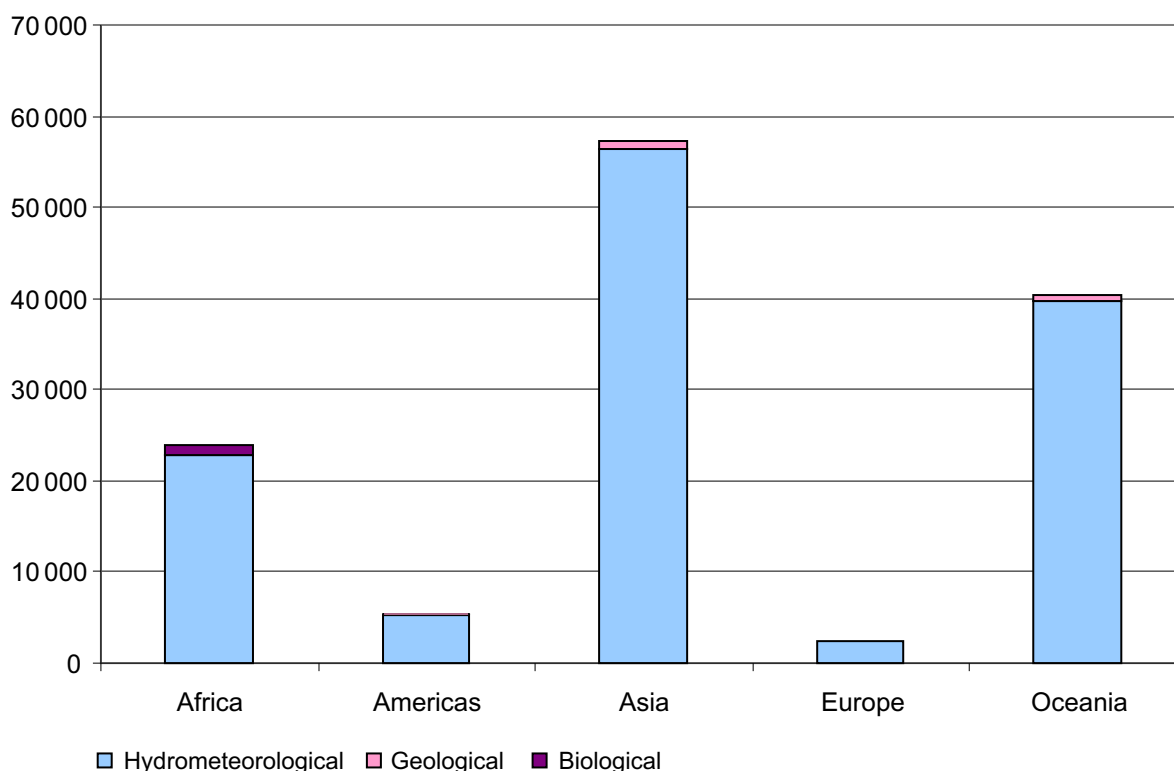

Number of people reported killed by natural disasters
1991-2005

Average number of people reported killed,
per million inhabitants by continent and disaster origin:
1991-2005

	Hydrometeorological	Geological	Biological
Africa	1.30	0.37	7.31
Americas	6.23	0.31	1.13
Asia	5.19	7.54	0.39
Europe	4.77	0.23	0.03
Oceania	1.92	5.06	0.62

**Number of people reported affected by natural disasters
1991-2005**

**Average number of people reported affected,
per million inhabitants by continent and disaster origin:
1991-2005**

	Hydrometeorological	Geological	Biological
Africa	22 803	81	951
Americas	5 186	374	149
Asia	56 486	793	63
Europe	2 404	46	17
Oceania	39 817	585	16

Disaster statistics **IMPACT: economic damages**

Total amount of reported economic damages: all natural disasters in current US\$ billion: 1991-2005

Total amount of reported economic damages by continent and disaster origin (2005 US\$ billion): 1991-2005